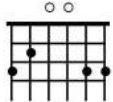

F

Do
x o o

F

Sol
o o

15

2.

15

Musical notation in treble clef with a key signature of one sharp (F#). The piece starts at measure 15. The notation includes a treble clef, a key signature of one sharp, and a 4/4 time signature. The guitar part is shown with a treble clef and a key signature of one sharp. The TAB part shows the fretting patterns for the guitar part.

Ritmo 3

Musical notation in treble clef with a key signature of one sharp (F#) and a 4/4 time signature. The piece starts at measure 1. The notation includes a treble clef, a key signature of one sharp, and a 4/4 time signature. The guitar part is shown with a treble clef and a key signature of one sharp. The TAB part shows the fretting patterns for the guitar part.

Sol

5

Musical notation in treble clef with a key signature of one sharp (F#). The piece starts at measure 5. The notation includes a treble clef, a key signature of one sharp, and a 4/4 time signature. The guitar part is shown with a treble clef and a key signature of one sharp. The TAB part shows the fretting patterns for the guitar part.

Ritmo 4

Musical notation in treble clef with a key signature of one sharp (F#) and a 4/4 time signature. The piece starts at measure 1. The notation includes a treble clef, a key signature of one sharp, and a 4/4 time signature. The guitar part is shown with a treble clef and a key signature of one sharp. The TAB part shows the fretting patterns for the guitar part.