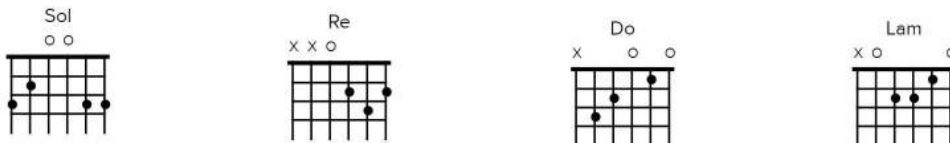

F

Do
x o o

F

Sol
o o

15

2.

15

Musical notation in treble clef with a key signature of one sharp (F#). The piece starts at measure 15. The notation includes a treble clef, a key signature of one sharp, and a 4/4 time signature. The guitar part is shown with a treble clef and a key signature of one sharp. The TAB part shows the fretting patterns for the guitar part.

Ritmo 3

Musical notation in treble clef with a key signature of one sharp (F#) and a 4/4 time signature. The piece starts at measure 1. The notation includes a treble clef, a key signature of one sharp, and a 4/4 time signature. The guitar part is shown with a treble clef and a key signature of one sharp. The TAB part shows the fretting patterns for the guitar part.

Sol

5

Musical notation in treble clef with a key signature of one sharp (F#). The piece starts at measure 5. The notation includes a treble clef, a key signature of one sharp, and a 4/4 time signature. The guitar part is shown with a treble clef and a key signature of one sharp. The TAB part shows the fretting patterns for the guitar part.

Ritmo 4

Musical notation in treble clef with a key signature of one sharp (F#) and a 4/4 time signature. The piece starts at measure 1. The notation includes a treble clef, a key signature of one sharp, and a 4/4 time signature. The guitar part is shown with a treble clef and a key signature of one sharp. The TAB part shows the fretting patterns for the guitar part.