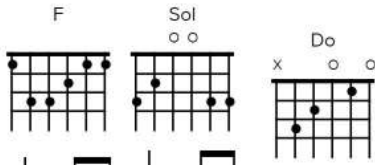

F

Do
x o o

F

Sol
o o

15

2.

15

Musical notation in treble clef with a key signature of one sharp (F#). The piece starts at measure 15. The notation includes a treble clef, a key signature of one sharp, and a 4/4 time signature. The guitar part is shown with a treble clef and a key signature of one sharp. The TAB part shows the fretting patterns for the guitar part.

Ritmo 3

Musical notation in treble clef with a key signature of one sharp (F#) and a 4/4 time signature. The piece starts at measure 1. The notation includes a treble clef, a key signature of one sharp, and a 4/4 time signature. The guitar part is shown with a treble clef and a key signature of one sharp. The TAB part shows the fretting patterns for the guitar part.

Sol

5

Musical notation in treble clef with a key signature of one sharp (F#). The piece starts at measure 5. The notation includes a treble clef, a key signature of one sharp, and a 4/4 time signature. The guitar part is shown with a treble clef and a key signature of one sharp. The TAB part shows the fretting patterns for the guitar part.

Ritmo 4

Musical notation in treble clef with a key signature of one sharp (F#) and a 4/4 time signature. The piece starts at measure 1. The notation includes a treble clef, a key signature of one sharp, and a 4/4 time signature. The guitar part is shown with a treble clef and a key signature of one sharp. The TAB part shows the fretting patterns for the guitar part.